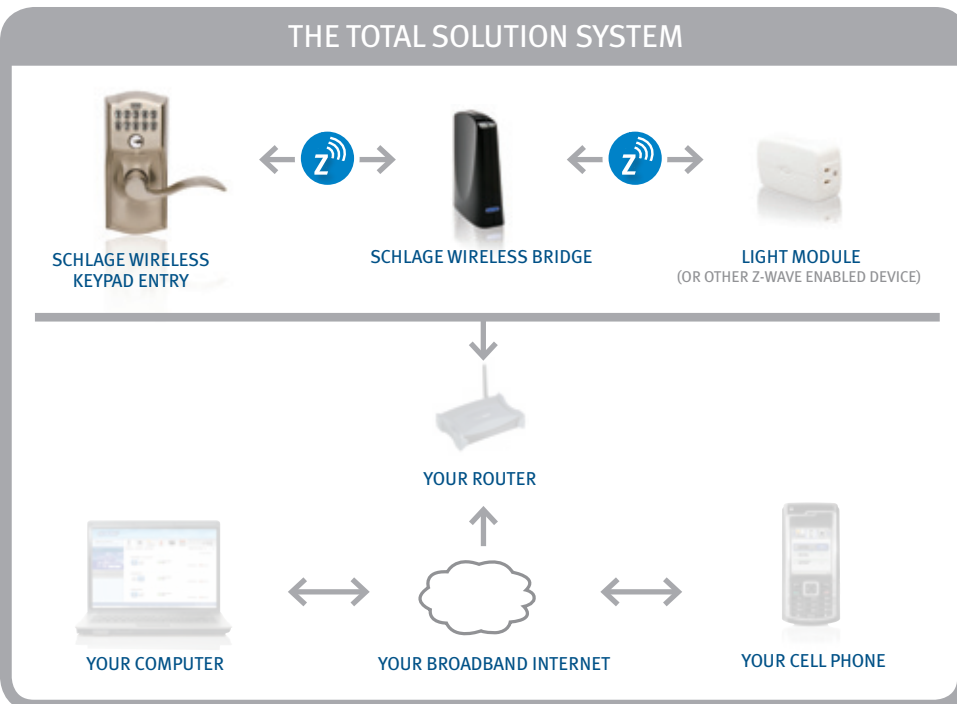

Innovative Technology

- Uses Z-Wave Technology
- Automatic battery level notification
- Non-wearing Keypad, lighted for night time use

Easy Installation with Guaranteed Fit

- Replace your existing lock with a screwdriver in less than 30 minutes
- Fits all standard door preparations
- Reversible lever adapts to both right- and left-hand doors

WIRELESS KEYPAD ENTRY

LEVER EXTERIOR

LEVER INTERIOR

DEADBOLT
EXTERIOR

DEADBOLT
INTERIOR

Finishes

619
Satin Nickel

605
Bright Brass

716
Aged Bronze

THE TOTAL SOLUTION SYSTEM

SCHLAGE WIRELESS BRIDGE

Links all devices in your solution to the internet.

REMOTE ACCESS INTERFACE

Schlage LiNK requires a monthly subscription fee to enable the remote access to your computer or cell phone over the internet. This allows you to receive email updates, text messages, remote management and all the other unique benefits the system provides. Only remote features are dependent on subscription.